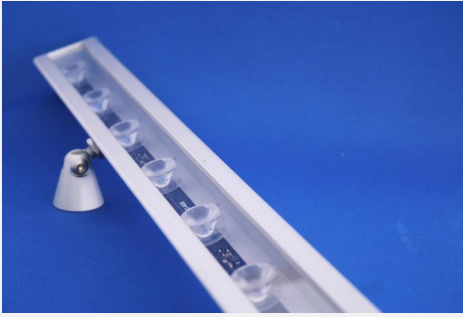

LINEFLOOD RGB

Technical Details

- Stylish & robust design
- Powered by Seoul Semi LEDs
- Ideal for wall-washing
- Unique tilting bracket
- Weatherproof options

The Lineflood RGB is a linear light unit designed for indoor or outdoor use.

Available with 18 or 36 high powered Luxeon Rebel LEDs in a wide variety of single colours.

This unit can be mounted to walls, floors or ceilings using a unique bracketing system that offers a tilt or a fixed locking function.

The Lineflood RGB is available in IP67 option for outdoor applications.

LIGHTING PERFORMANCE

MODEL	LIGHT SOURCE	LED QTY	LUMEN OUTPUT	EXPECTED LIFETIME
600mm	Luxeon Rebel	18	1323lm	50,000+ Hours
1200mm	Luxeon Rebel	36	2646lm	50,000+ Hours

INPUT DATA

MODEL	POWER CONSUMPTION	INPUT VOLTAGE	POWER SUPPLY	INPUT CONNECTION
600mm	21.6W @ 350mA	N/A	Constant Current	RJ45
1200mm	43.2W @ 350mA	N/A	Constant Current	RJ45

OPERATING DETAILS

	ALL LENGTHS
LED DRIVE CURRENT	350ma
AMBIENT TEMPERATURE RANGE	-10 TO +40 DEGREES C