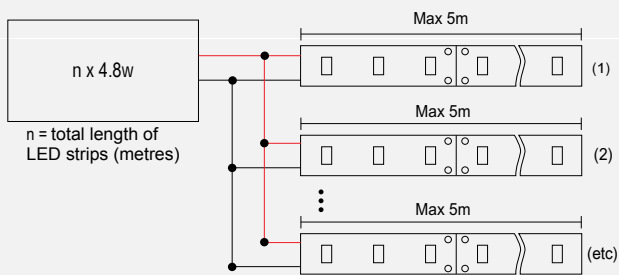

Wiring Diagram

Specifications

Lighting Performance

Light Source	Surface Mounted LED
LED Quantity	60 Per Metre
Lumen Output	350lm Per Metre
Expected Lifetime	50,000 Hours+

Input Data

Input Voltage	12V DC
Drive Current	400mA/m
Input Connection	Flying Lead

Operating Details

Power Consumption	4.8W/m
Ambient Temperature	-10 to +40 Degrees C
Viewing Angle	120 Degrees

Physical Details

Reel Length	5 Metres
Length	Cuttable every 3 LEDs (50mm)
Ingress Protection	IP65 Available

Other Details

Colour Options	Red, Green, Blue, Amber, Cool White, Neutral White, Warm White
LED Type	Eddison 3528
Adhesive Backing	3M Adhesive on rear surface