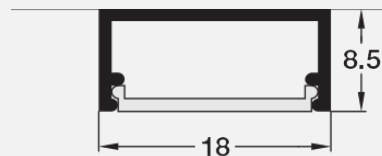

ALU3 SHALLOW ALUMINIUM EXTRUSION

Technical Details

Features

The Ideal way to fit and display Flexi-Strip.

Protects the strip from damage, keeps free of dust and give added thermal management.

Specifications

Dimensions	H8.5 x W18mm
Standard Length	2500mm
Custom Lengths	Cut to Length (Max 2500mm)
Material & Colour	Matt Grey
Cover Colour	Frosted
End Cap	Available

End Cap

Profile Dimensions

WE RESERVE THE RIGHT TO MAKE CHANGES AT ANY TIME IN ORDER TO MAINTAIN THE HIGHEST PRODUCT QUALITY